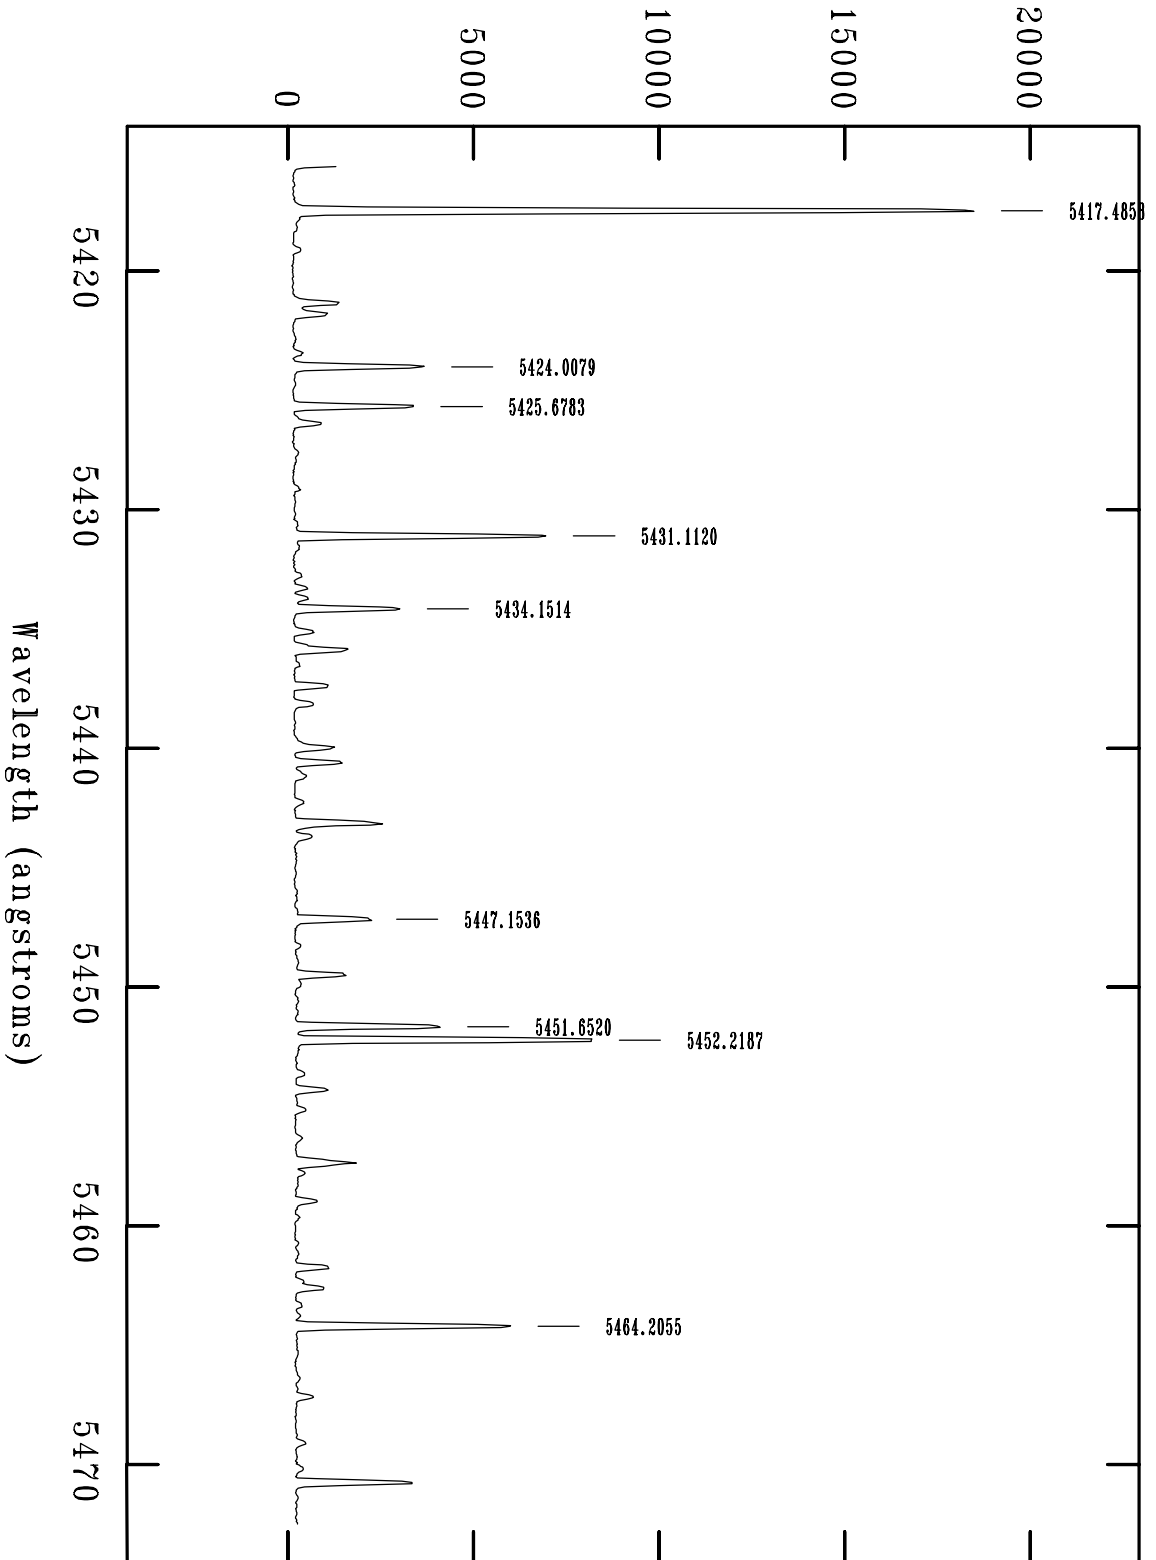

NOAO/IRAF V2.16.1 ndm@Irene.fios-router.home Thu 14:16:30 28-Jan-2016  
Aperture 1, Image line 1, Order 41  
eidentify e11bx: comp

Aperture 3, Image line 3, Order 39

ecidentify e11bx: comp

Aperture 3, Image line 3, Order 39