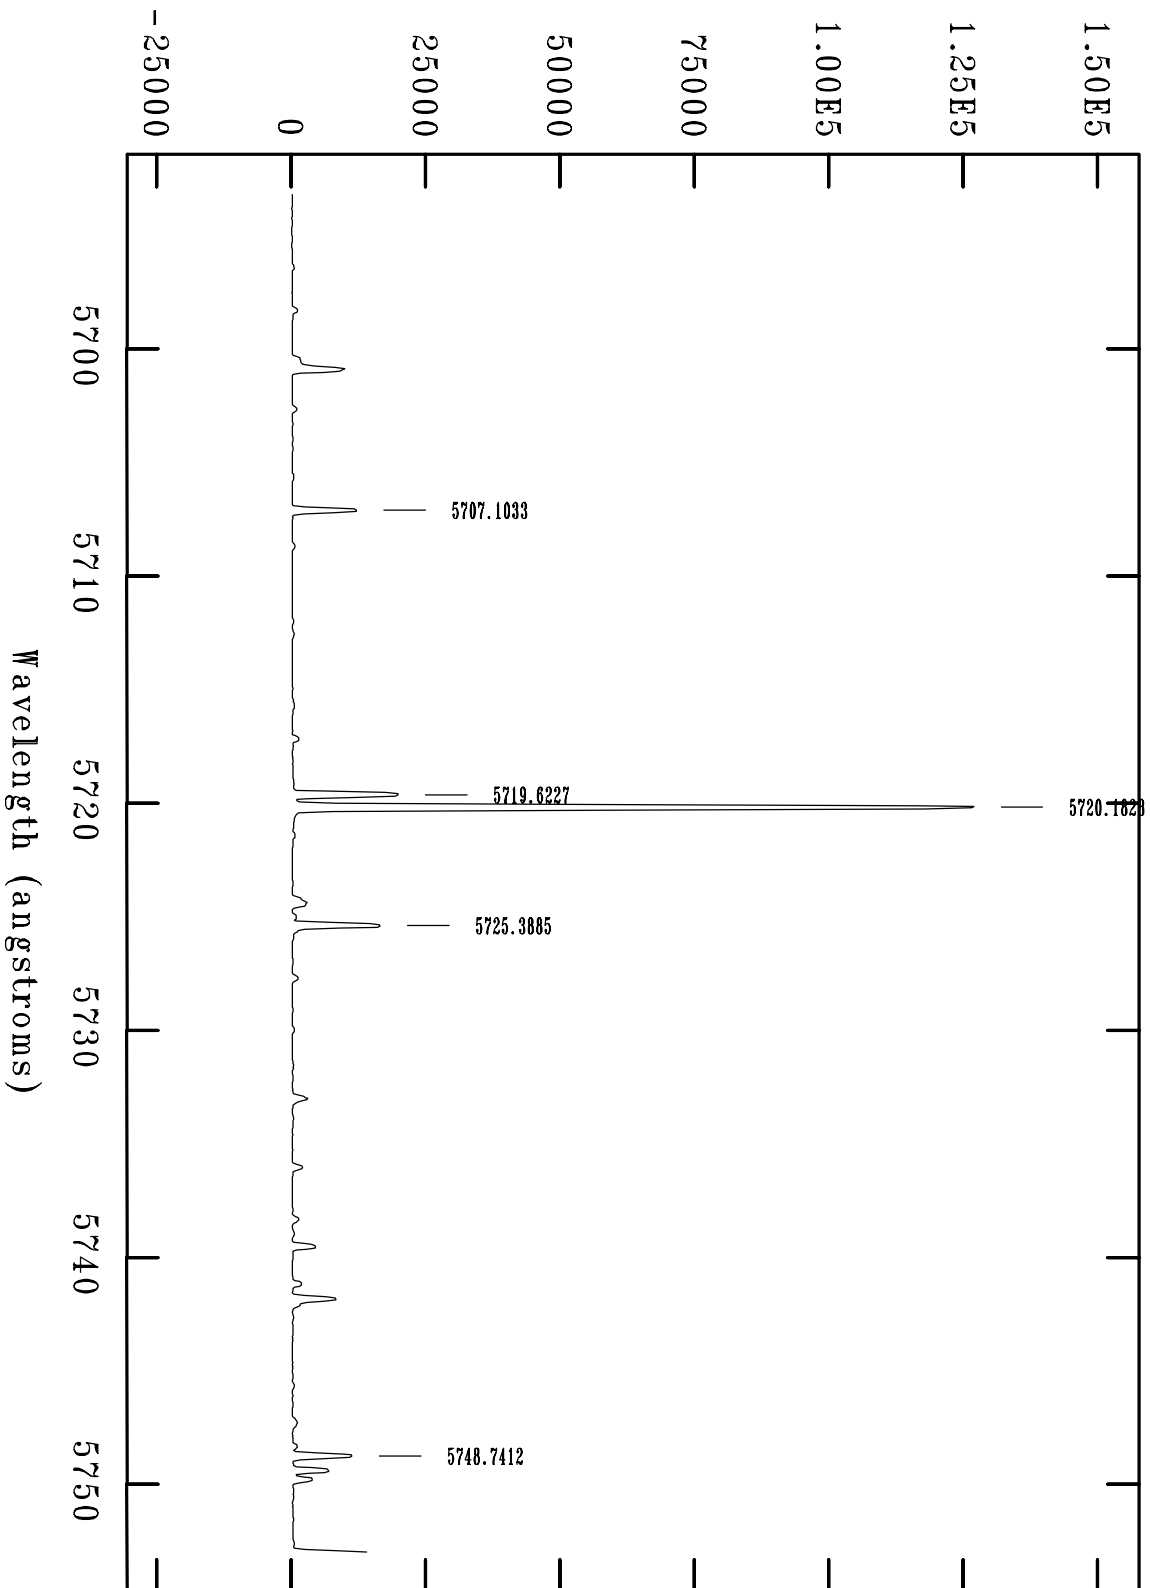

NOAO/IRAF V2.16.1 ndm@Irene.fios-router.home Thu 14:16:30 28-Jan-2016  
Aperture 1, Image line 1, Order 41  
eidentify e11bx: comp

Aperture 3, Image line 3, Order 39

ecidentify e11bx: comp

Aperture 3, Image line 3, Order 39